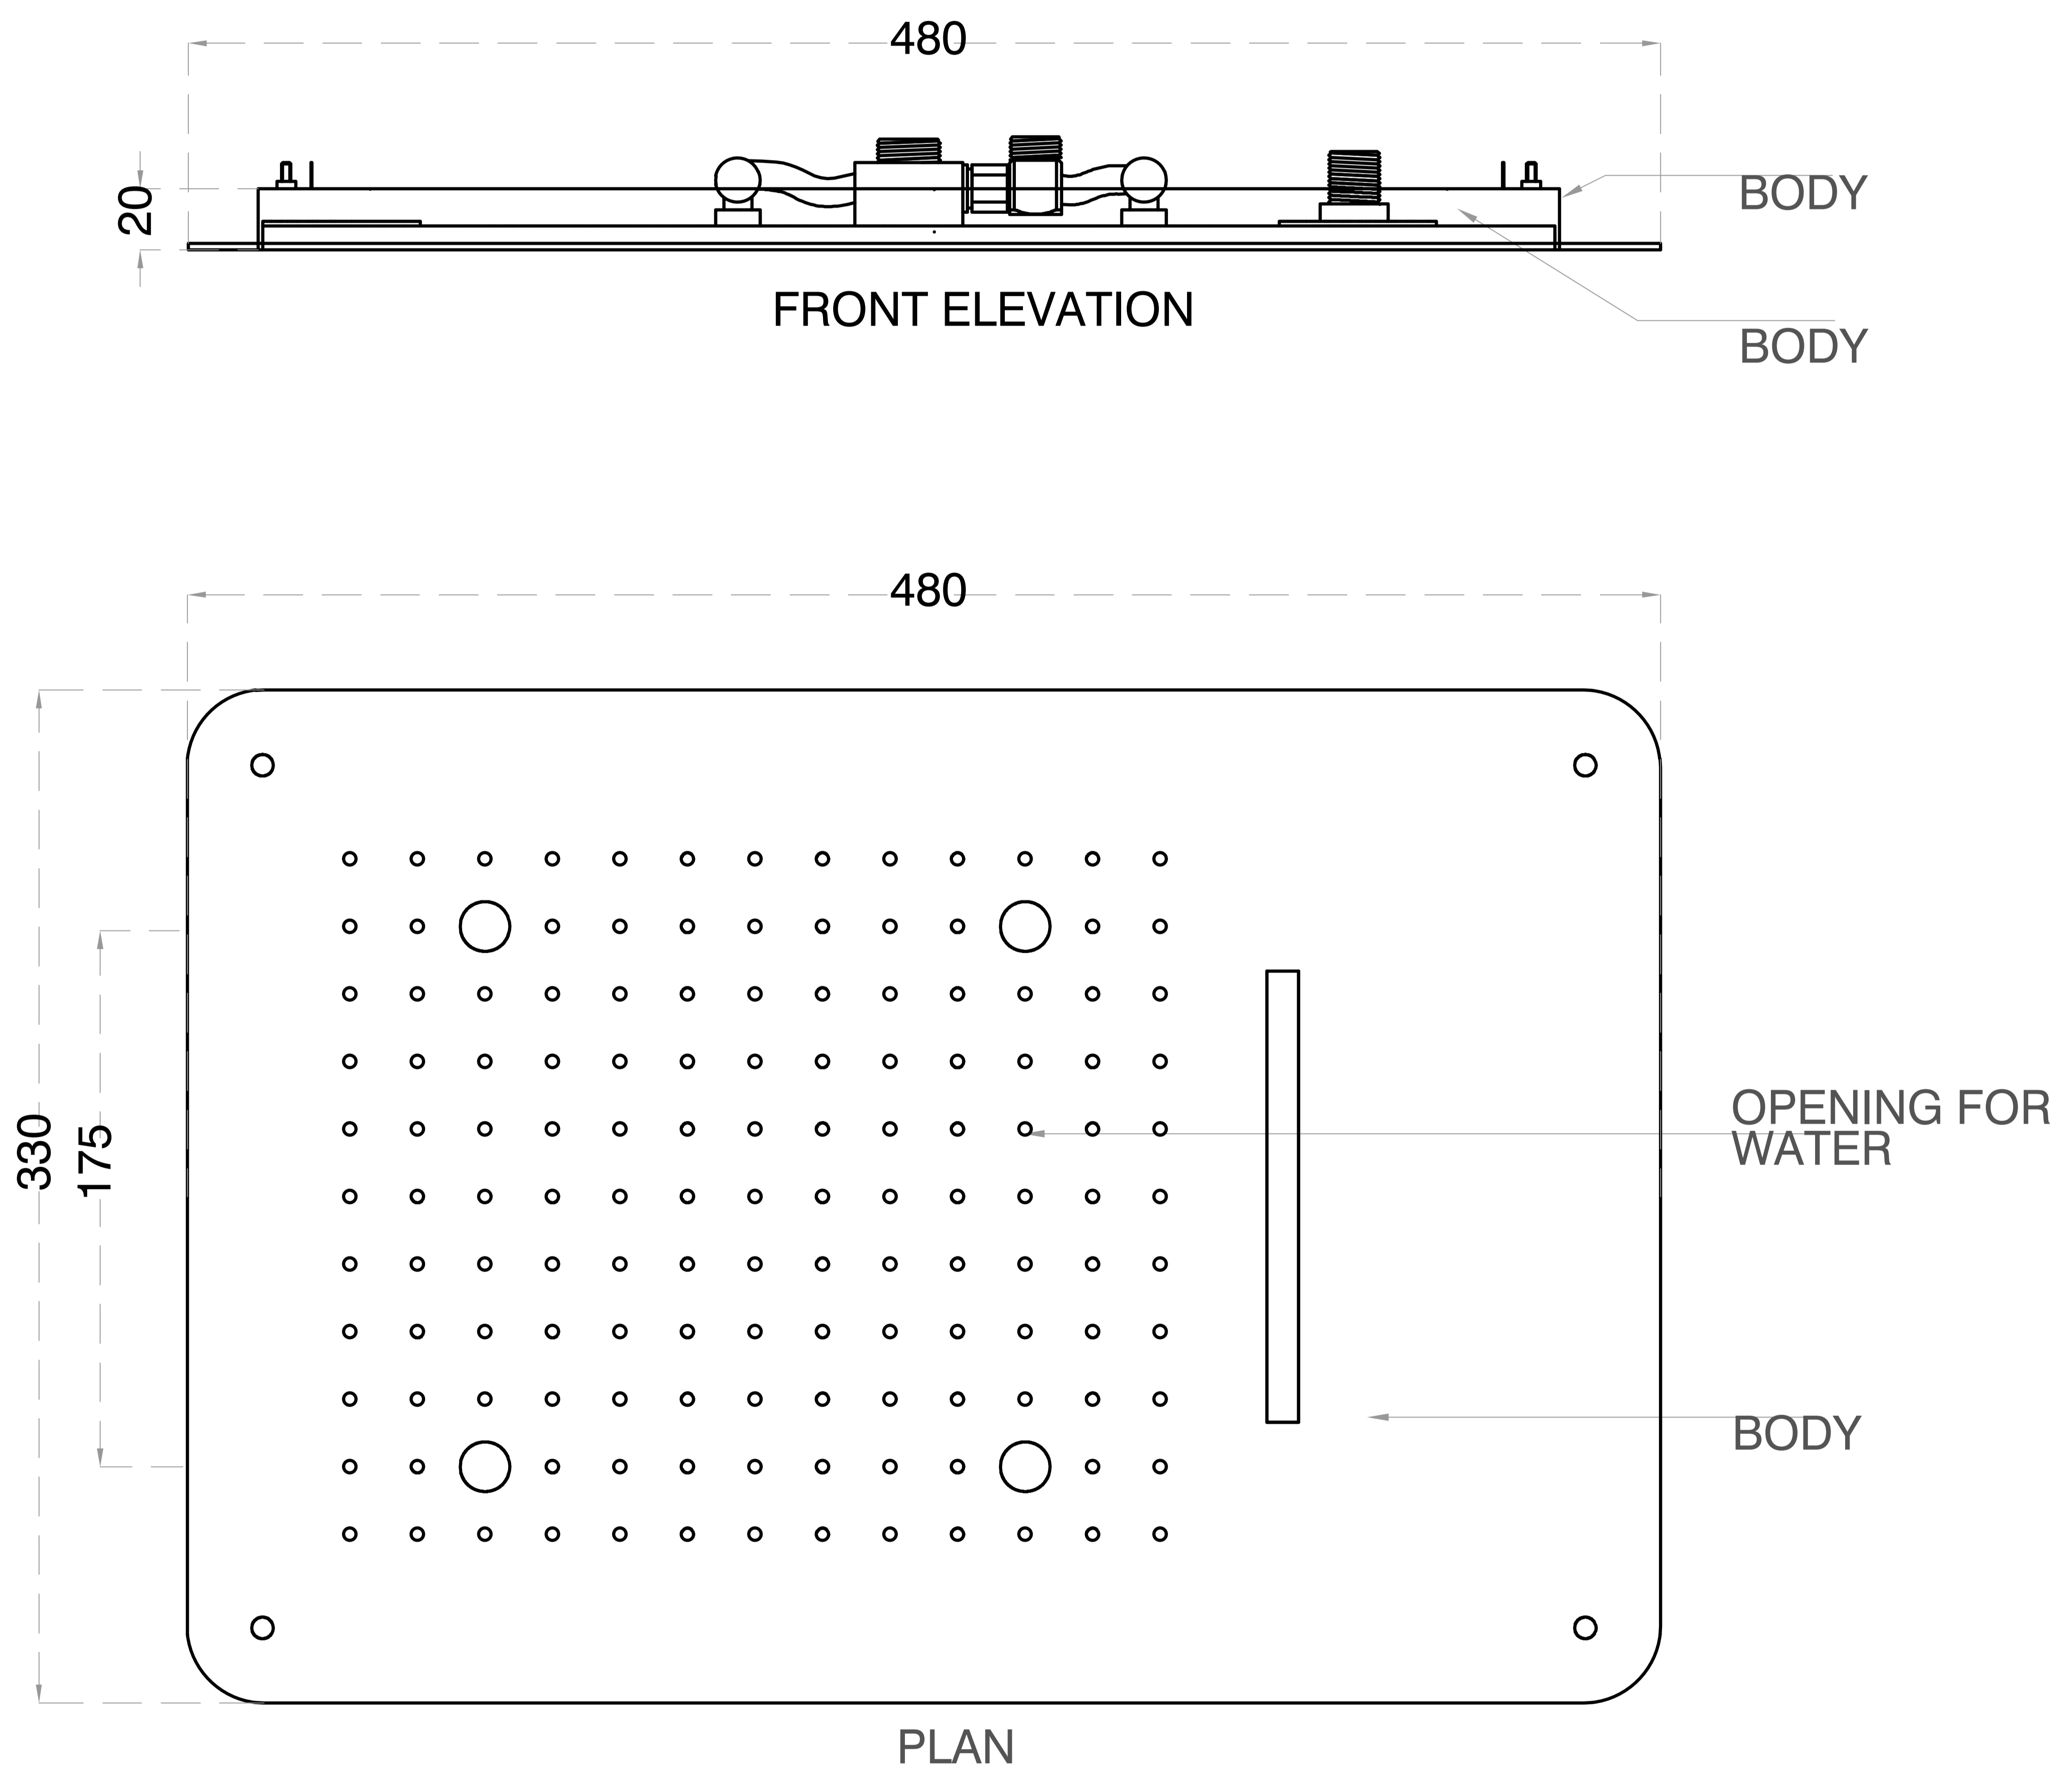

Triple-Function Ceiling Concealed Shower

Product Code : 5109

Technical Drawing

All dimension are in **mm**